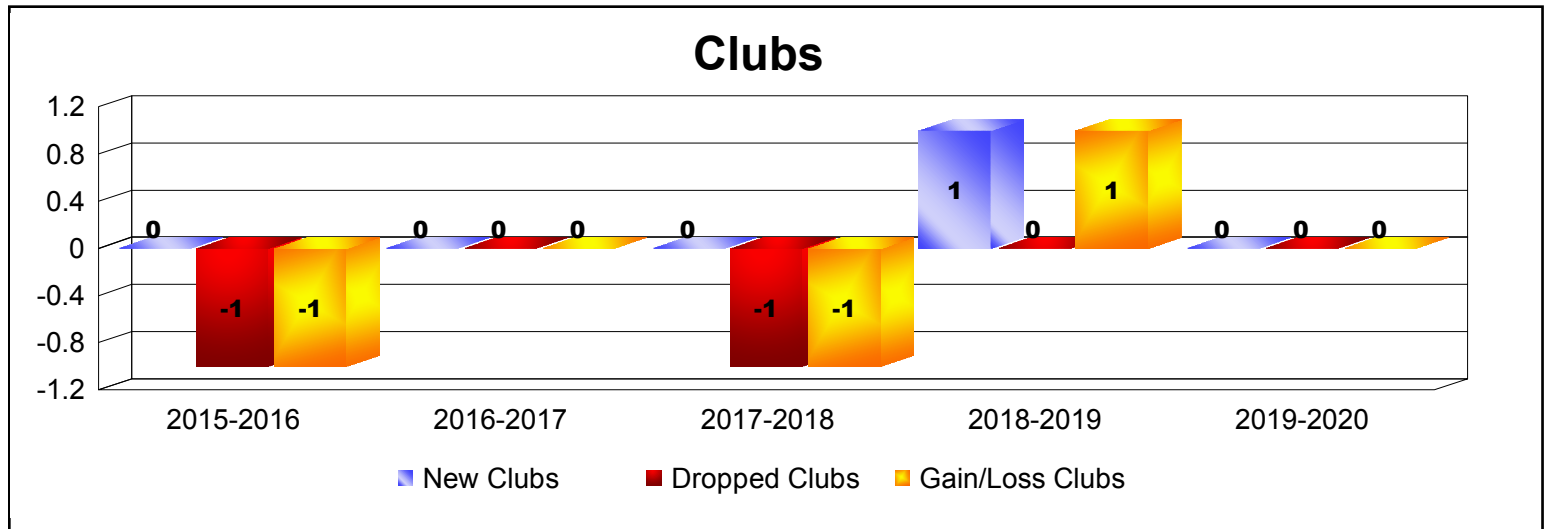

Year	New Clubs	Dropped Clubs	Gain/ Loss Clubs	New Members	Charter Members	Reinstate Members	Transfer Members	Total Member Added	Total Members Dropped	Gain/ Loss Members
2015-2016	0	-1	-1	86	1	13	3	103	-155	-52
2016-2017	0	0	0	101	1	3	5	110	-126	-16
2017-2018	0	-1	-1	76	0	5	4	85	-169	-84
2018-2019	1	0	1	76	26	6	1	109	-107	2
2019-2020	0	0	0	39	1	3	4	47	-63	-16
Average	0	0	0	76	6	6	3	91	-124	-33

Year	New Clubs	Dropped Clubs	Gain/ Loss Clubs	New Members	Charter Members	Reinstate Members	Transfer Members	Total Member Added	Total Members Dropped	Gain/ Loss Members
2015-2016	1	-1	0	49	34	2	12	97	-63	34
2016-2017	0	-1	-1	44	2	0	1	47	-57	-10
2017-2018	0	-1	-1	36	0	4	4	44	-92	-48
2018-2019	0	0	0	49	0	1	2	52	-45	7
2019-2020	0	0	0	11	0	0	2	13	-24	-11
Average	0	-1	0	38	7	1	4	51	-56	-6