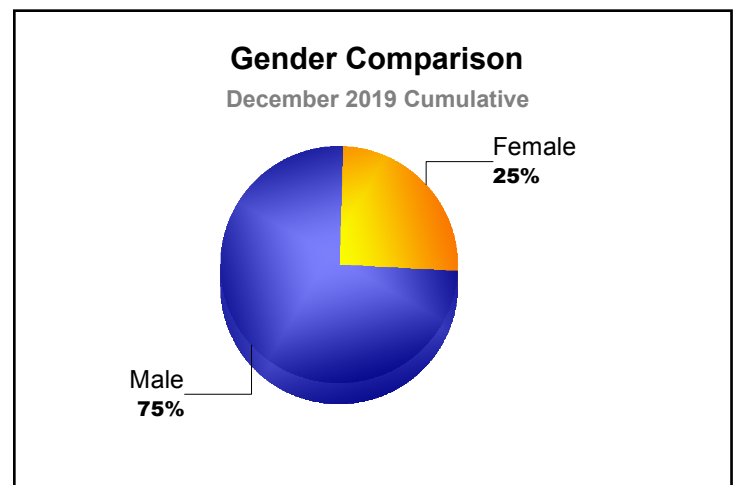

Year	New Clubs	Dropped Clubs	Gain/ Loss Clubs	New Members	Charter Members	Reinstate Members	Transfer Members	Total Member Added	Total Members Dropped	Gain/ Loss Members
2015-2016	0	-1	-1	86	1	13	3	103	-155	-52
2016-2017	0	0	0	101	1	3	5	110	-126	-16
2017-2018	0	-1	-1	76	0	5	4	85	-169	-84
2018-2019	1	0	1	76	26	6	1	109	-107	2
2019-2020	0	0	0	39	1	3	4	47	-63	-16
Average	0	0	0	76	6	6	3	91	-124	-33