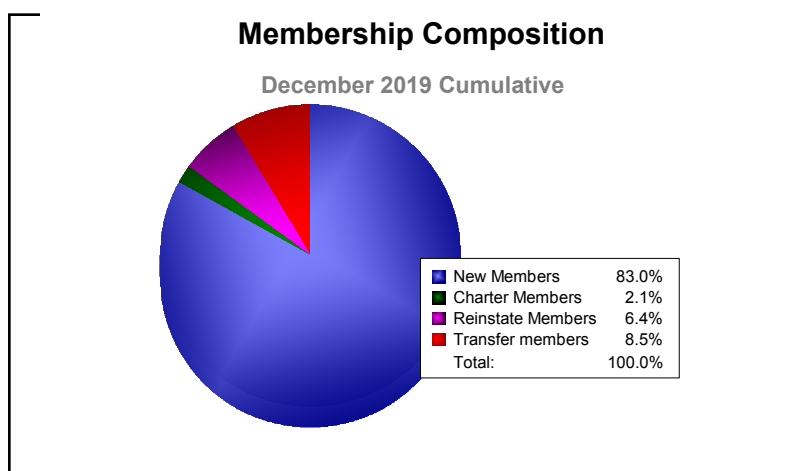

Year	New Clubs	Dropped Clubs	Gain/ Loss Clubs	New Members	Charter Members	Reinstate Members	Transfer Members	Total Member Added	Total Members Dropped	Gain/ Loss Members
2015-2016	0	-1	-1	86	1	13	3	103	-155	-52
2016-2017	0	0	0	101	1	3	5	110	-126	-16
2017-2018	0	-1	-1	76	0	5	4	85	-169	-84
2018-2019	1	0	1	76	26	6	1	109	-107	2
2019-2020	0	0	0	39	1	3	4	47	-63	-16
Average	0	0	0	76	6	6	3	91	-124	-33

Year	New Clubs	Dropped Clubs	Gain/ Loss Clubs	New Members	Charter Members	Reinstate Members	Transfer Members	Total Member Added	Total Members Dropped	Gain/ Loss Members
2015-2016	1	-1	0	49	34	2	12	97	-63	34
2016-2017	0	-1	-1	44	2	0	1	47	-57	-10
2017-2018	0	-1	-1	36	0	4	4	44	-92	-48
2018-2019	0	0	0	49	0	1	2	52	-45	7
2019-2020	0	0	0	11	0	0	2	13	-24	-11
Average	0	-1	0	38	7	1	4	51	-56	-6