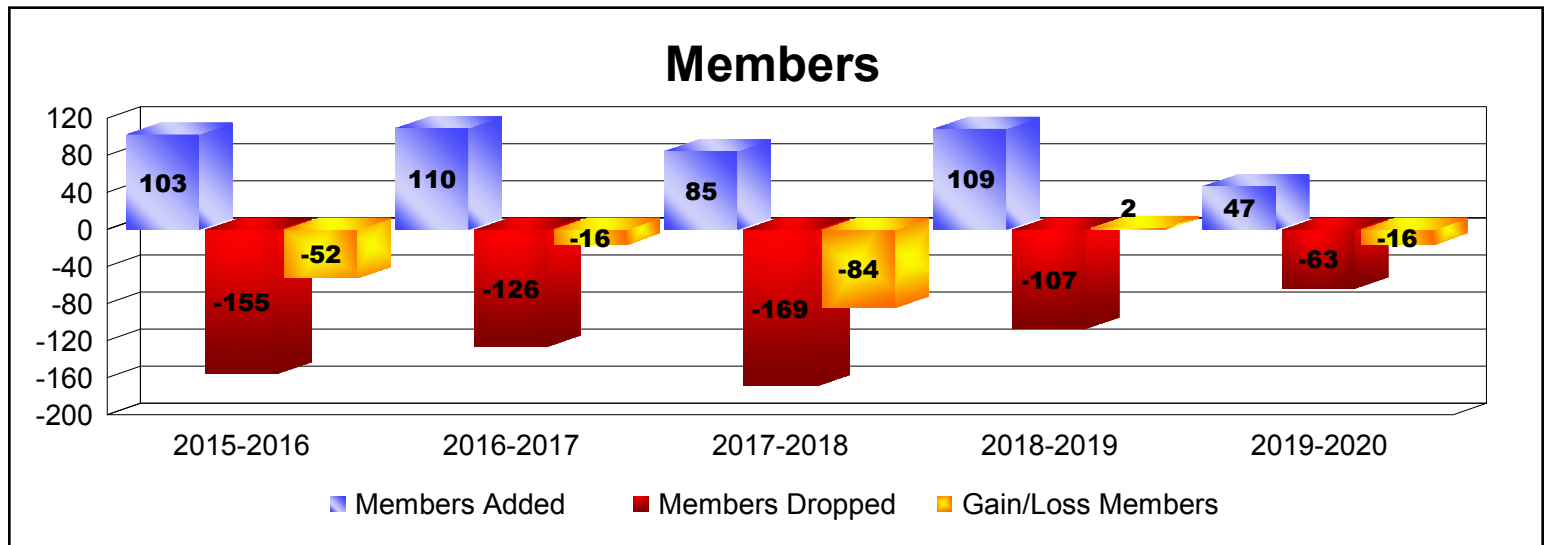

Year	New Clubs	Dropped Clubs	Gain/ Loss Clubs	New Members	Charter Members	Reinstate Members	Transfer Members	Total Member Added	Total Members Dropped	Gain/ Loss Members
2015-2016	0	-1	-1	86	1	13	3	103	-155	-52
2016-2017	0	0	0	101	1	3	5	110	-126	-16
2017-2018	0	-1	-1	76	0	5	4	85	-169	-84
2018-2019	1	0	1	76	26	6	1	109	-107	2
2019-2020	0	0	0	39	1	3	4	47	-63	-16
Average	0	0	0	76	6	6	3	91	-124	-33

Year	New Clubs	Dropped Clubs	Gain/ Loss Clubs	New Members	Charter Members	Reinstate Members	Transfer Members	Total Member Added	Total Members Dropped	Gain/ Loss Members
2015-2016	1	-1	0	49	34	2	12	97	-63	34
2016-2017	0	-1	-1	44	2	0	1	47	-57	-10
2017-2018	0	-1	-1	36	0	4	4	44	-92	-48
2018-2019	0	0	0	49	0	1	2	52	-45	7
2019-2020	0	0	0	11	0	0	2	13	-24	-11
Average	0	-1	0	38	7	1	4	51	-56	-6